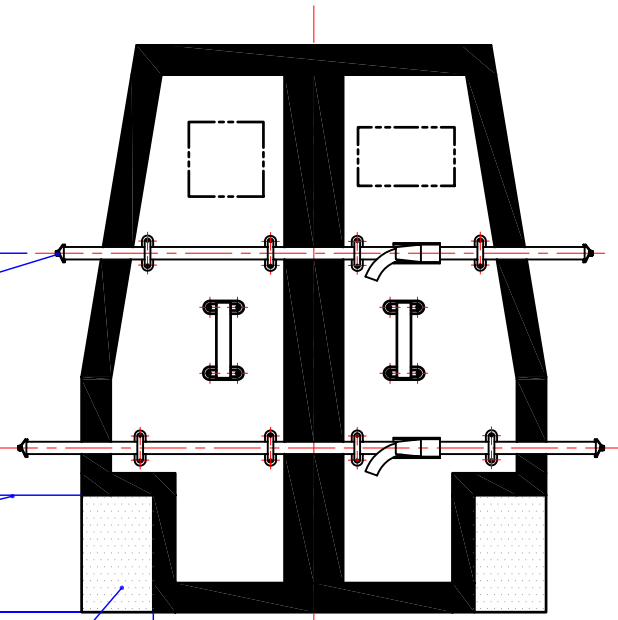

N.B.
IF SIDE WALLS ARE CURVED A
TEMPLATE MAY BE REQUIRED

**VEHICLE INTERIOR
DETAILS**

HOOK TYPE

FLAPS HINGED
ON TOP
YES
NO

FLAPS REQUIRED
YES
NO

FLAPS HINGED
ON SIDE
YES
NO

**RESTRAINT STRAP
DETAILS**

CARGOLITE Field Sales Order

Customer:

Invoice To:

Order No:

Date Required:	Quantity	Unit Price	£

Type:

Bi-Fold

Plug/Single Span

Options